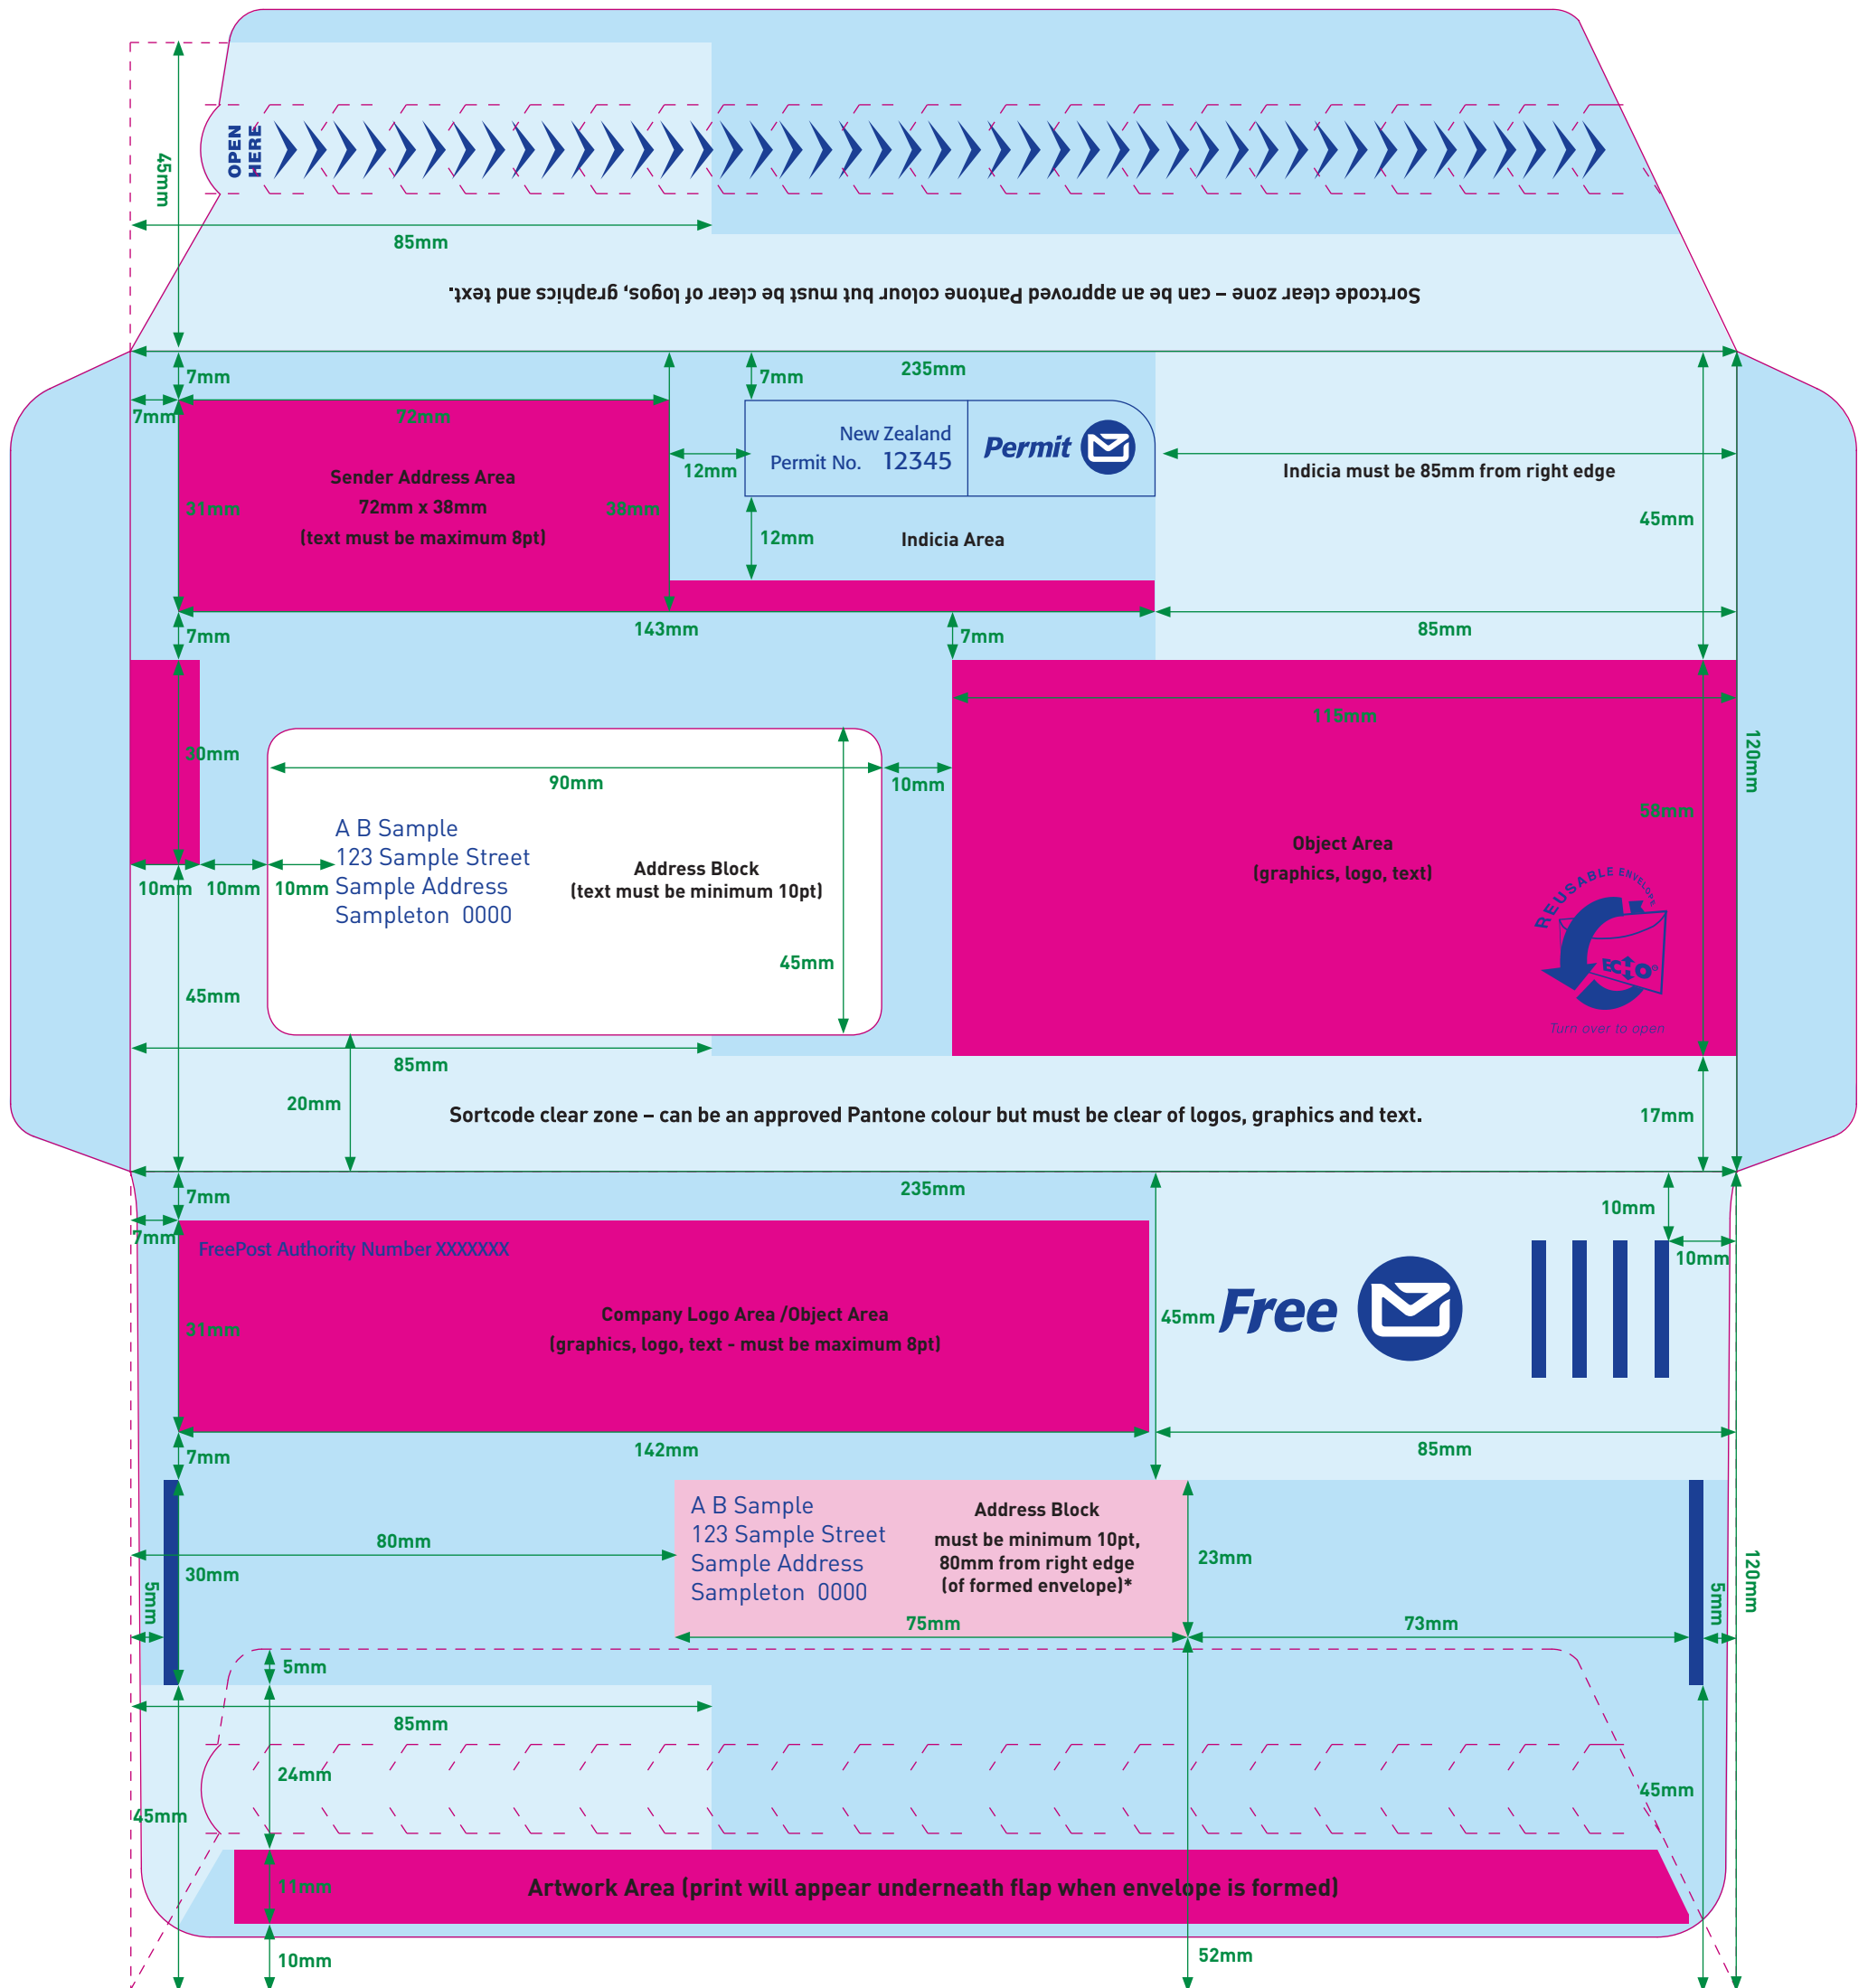

Exploded ECHO Reusable – NZ Post/Candida non-print areas and colour guide

(diagram shown at 100%)

- = Any colour can be used in this area
- = NZ Post/Candida non-print area (only approved Pantone colours or white can be used in this area)
- = NZ Post address area (only approved Pantone colours or white can be used in this area). Background must be a uniform colour and clear of patterns or graphics.
- = NZ Post/Candida non-print area (only approved Pantone colours or white can be used in this area. Must be a uniform colour and clear of patterns, graphics and text)

* Address block can be extended if necessary.

Exploded ECHO Reusable – NZ Post/Candida non-print areas and colour guide

(diagram shown at 100%)

- = Any colour can be used in this area
 - = NZ Post/Candida non-print area (only approved Pantone colours or white can be used in this area)
 - = NZ Post address area (only approved Pantone colours or white can be used in this area). Background must be a uniform colour and clear of patterns or graphics.
 - = NZ Post/Candida non-print area (only approved Pantone colours or white can be used in this area. Must be a uniform colour and clear of patterns, graphics and text)
- * Address block can be extended if necessary.