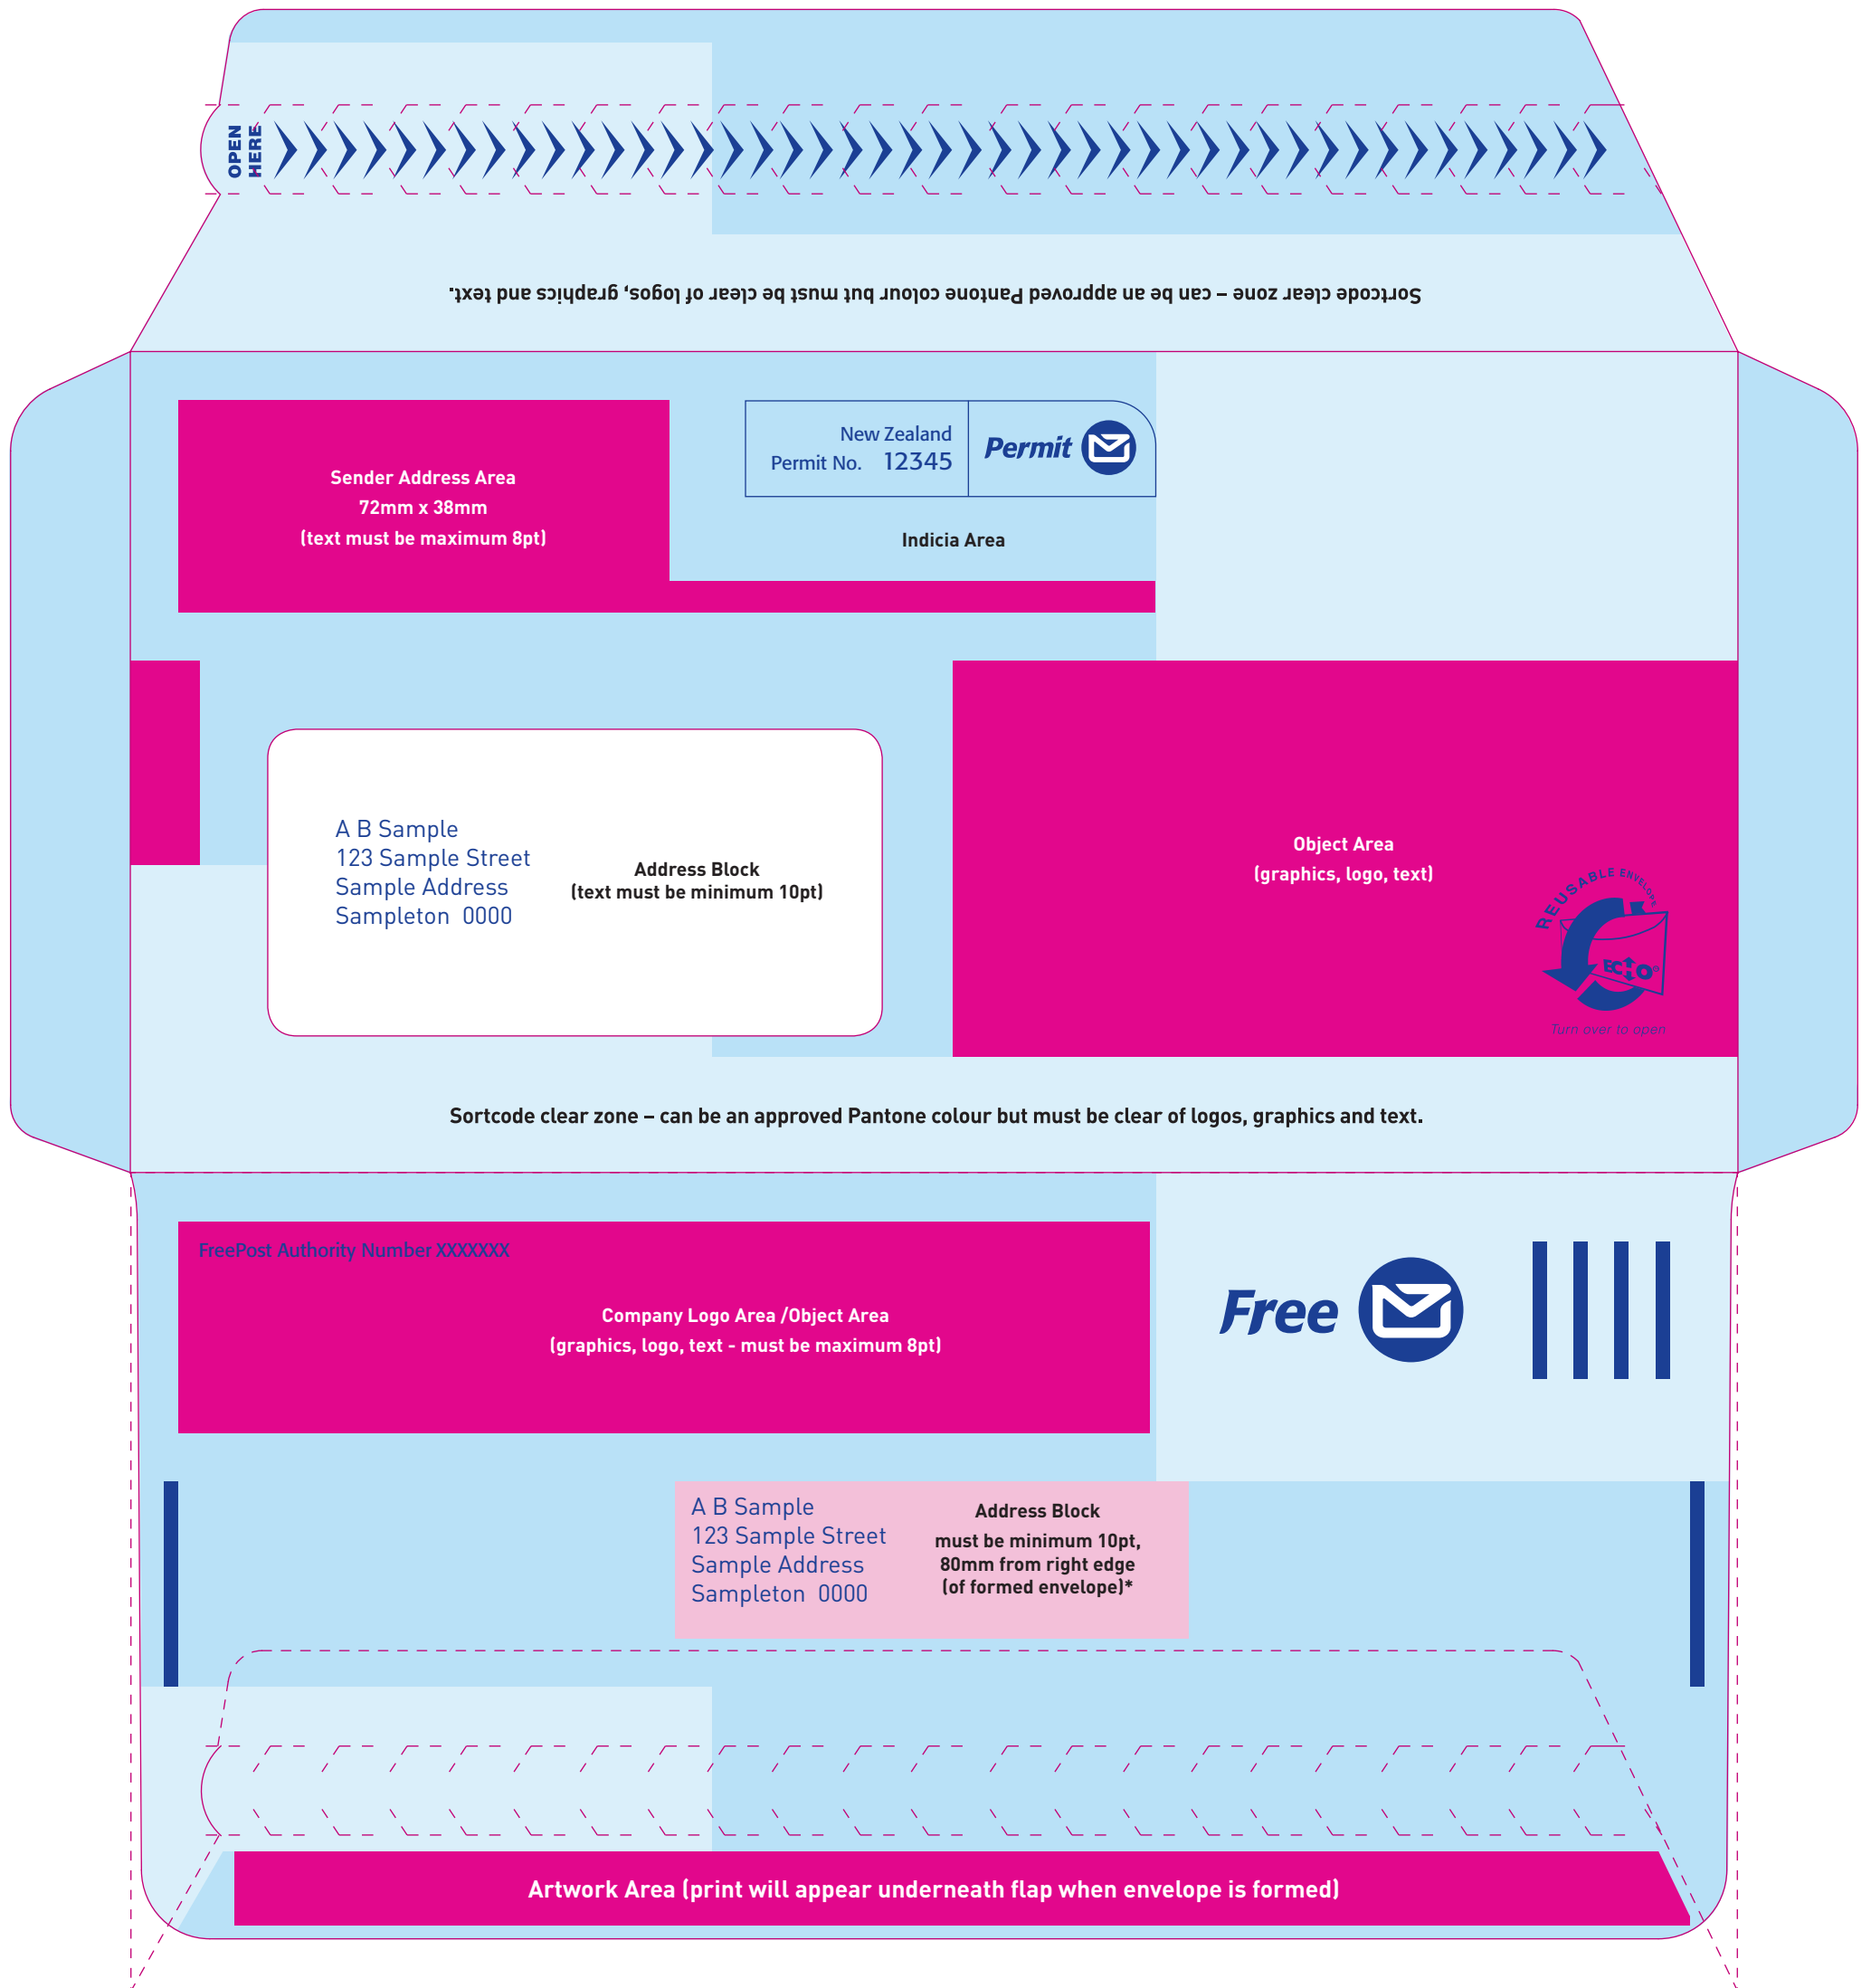

Exploded ECHO Reusable – NZ Post/Candida non-print areas and colour guide

(diagram shown at 100%)

- = Any colour can be used in this area
- = NZ Post/Candida non-print area (only approved Pantone colours or white can be used in this area)
- = NZ Post address area (only approved Pantone colours or white can be used in this area). Background must be a uniform colour and clear of patterns or graphics.
- = NZ Post/Candida non-print area (only approved Pantone colours or white can be used in this area. Must be a uniform colour and clear of patterns, graphics and text)

* Address block can be extended if necessary.

Exploded ECHO Reusable – NZ Post/Candida non-print areas and colour guide

(diagram shown at 100%)

- = Any colour can be used in this area
 - = NZ Post/Candida non-print area (only approved Pantone colours or white can be used in this area)
 - = NZ Post address area (only approved Pantone colours or white can be used in this area). Background must be a uniform colour and clear of patterns or graphics.
 - = NZ Post/Candida non-print area (only approved Pantone colours or white can be used in this area. Must be a uniform colour and clear of patterns, graphics and text)
- * Address block can be extended if necessary.